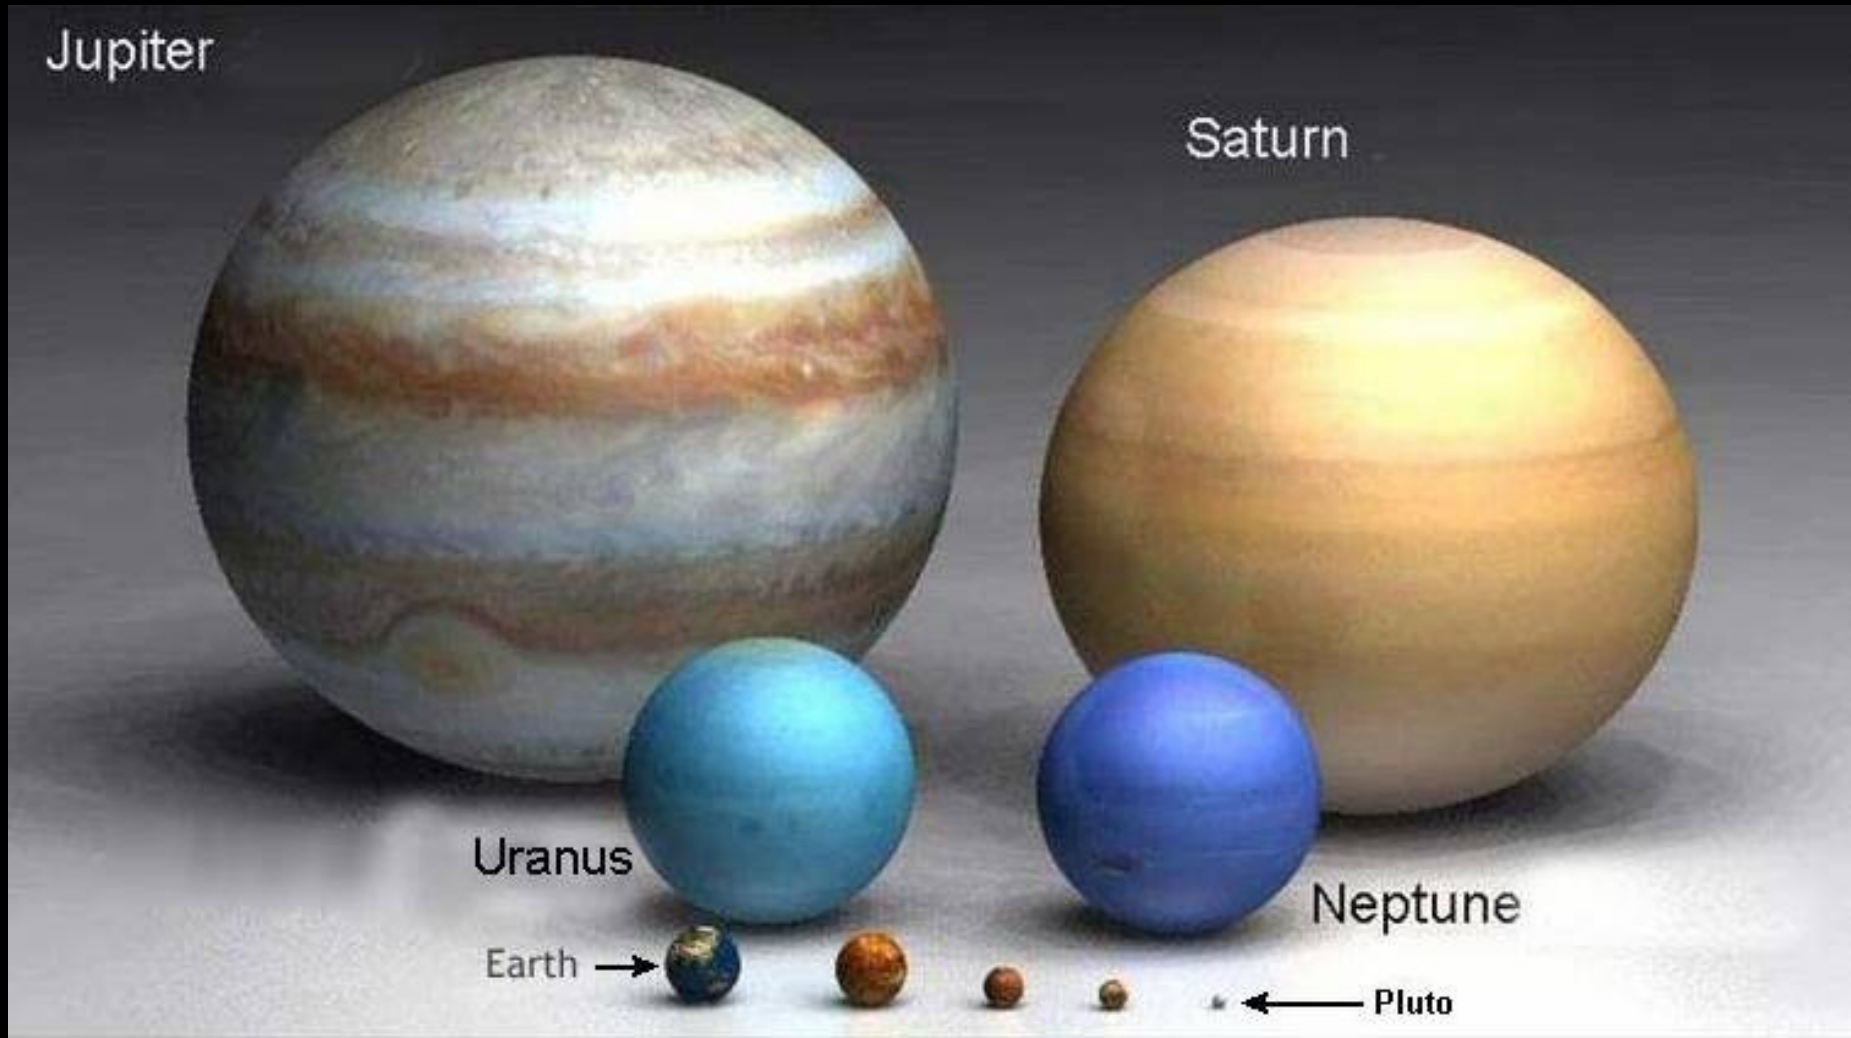

Earth

Venus

Mars

Mercury

Pluto

Jupiter

Saturn

Uranus

Neptune

Earth

Pluto

Sun

Jupiter

Earth

Pluto

Sun

Sirius

Pollux

Arcturus

Jupiter is about 1 pixel in size

Earth is invisible at this scale

Betelgeuse

Antares

Jupiter is invisible at this scale

Sun (1 pixel)

Sirius

Pollux

Arcturus

Rigel

Aldebaran

Antares is the 15th brightest star in the sky. It is more than 1000 light years away.