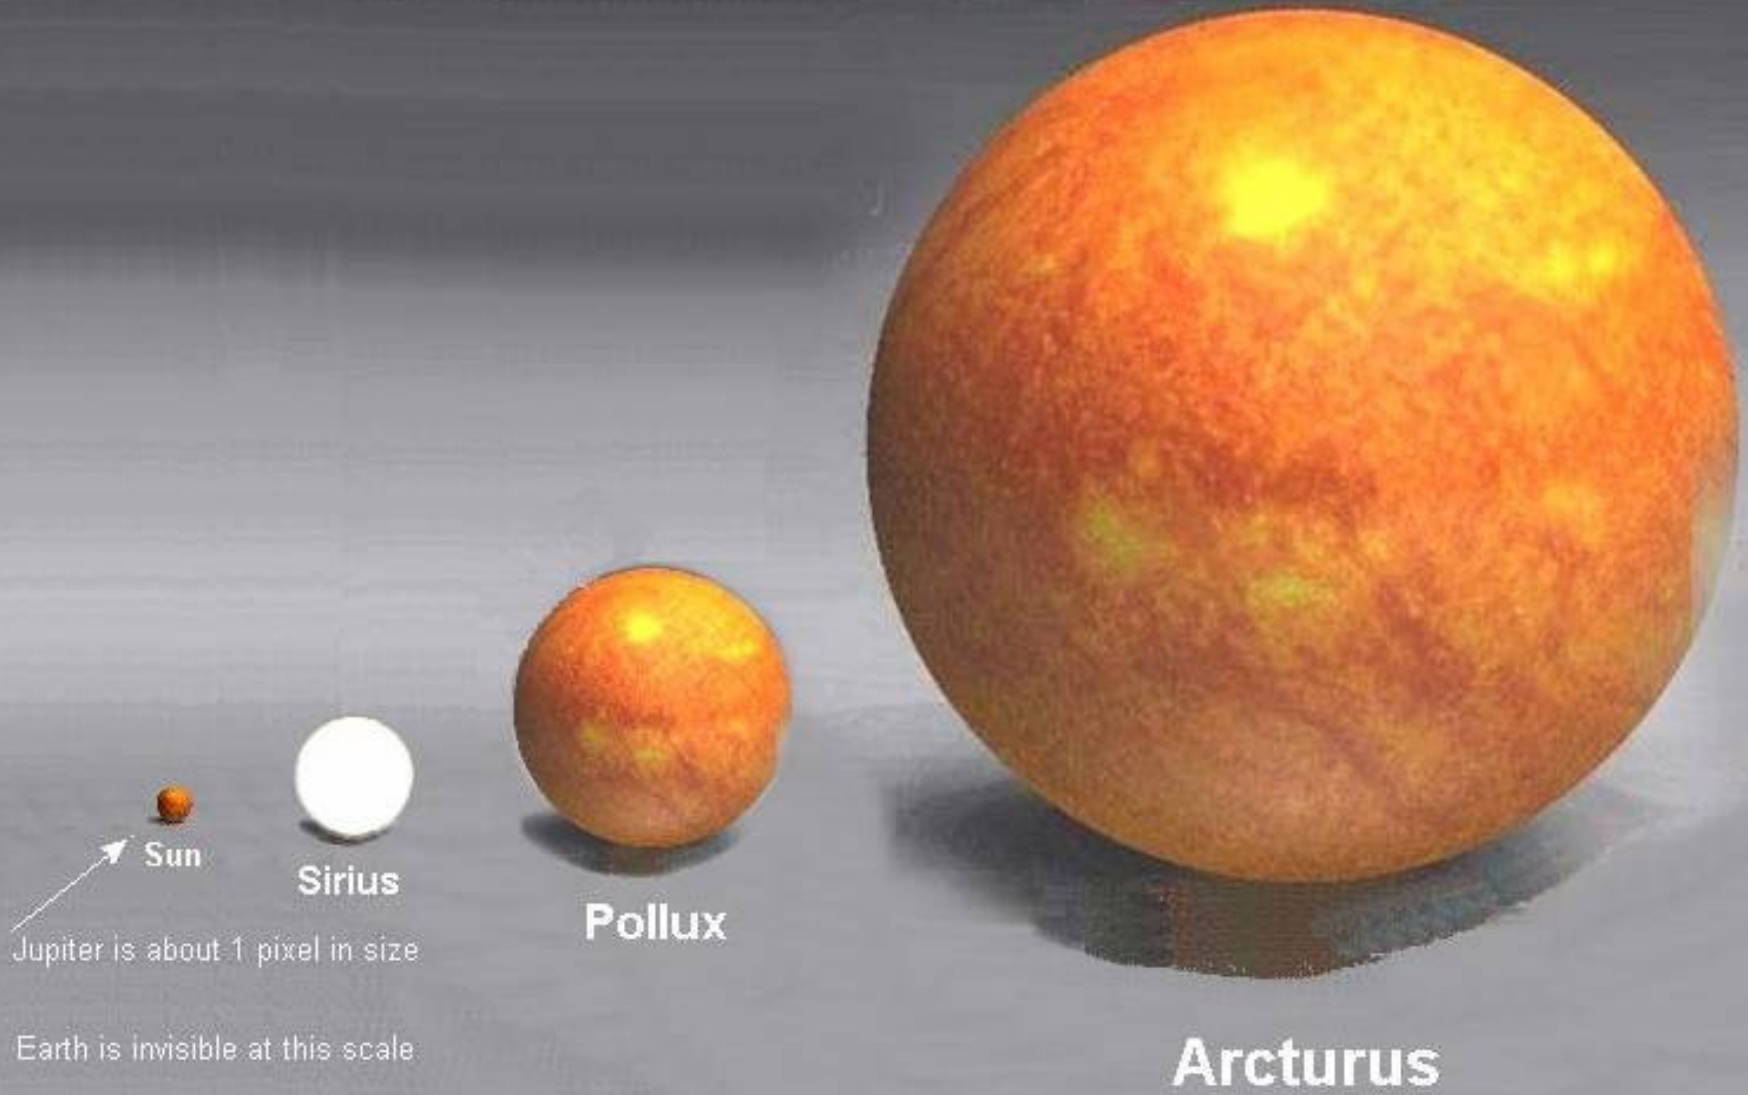

Neptune

Earth

Pluto

Sun

Jupiter

Earth

Pluto

Sun

Sirius

Pollux

Arcturus

Jupiter is about 1 pixel in size

Earth is invisible at this scale

Betelgeuse

Antares

Jupiter is invisible at this scale

Sun (1 pixel)

Sirius

Pollux

Arcturus

Rigel

Aldebaran

Antares is the 15th brightest star in the sky. It is more than 1000 light years away.